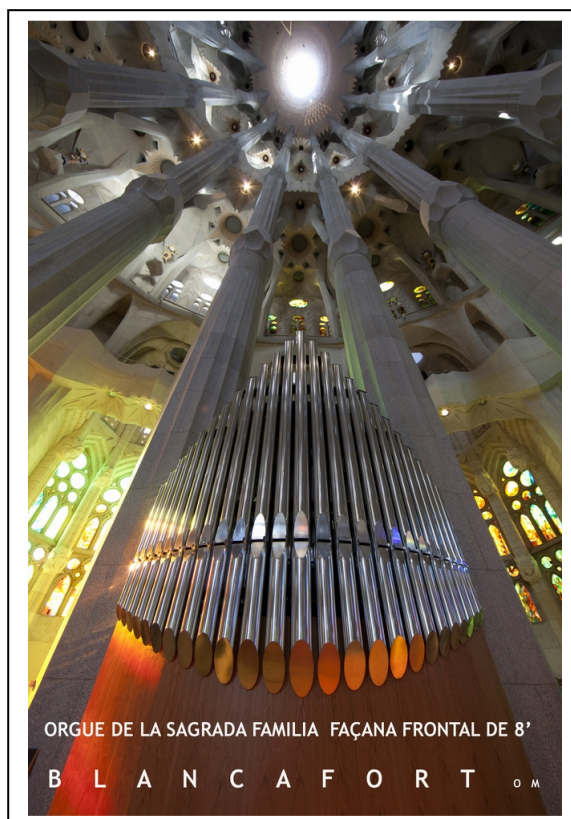

## ORGANO DEL PRESBITERIO DE LA SAGRADA FAMILIA

26 Stops con 1.492 pipes  
2 manuaills 56 keys C-g'''  
1 pedal 30 keys C-f'

.

Location: in the presbitery, near altar, in two separate bodies

Mobile console mounted on a wheeled platform  
electric-sensitive action for notes  
Electric action with combined records  
Replay system that drives the body at predetermined times

Dimensions of the elements of the console according to BDO rules

Keyboards ivorina - Ebony  
Pedals cedar - ebony  
Cedar bench height adjustable

.

Double façade 8 ' suspended pipes  
Double rear façade of 16 ' real with suspended pipes  
Design shaped flame front,  
to reinforce the idea of elevation  
of the actions performed in the sanctuary